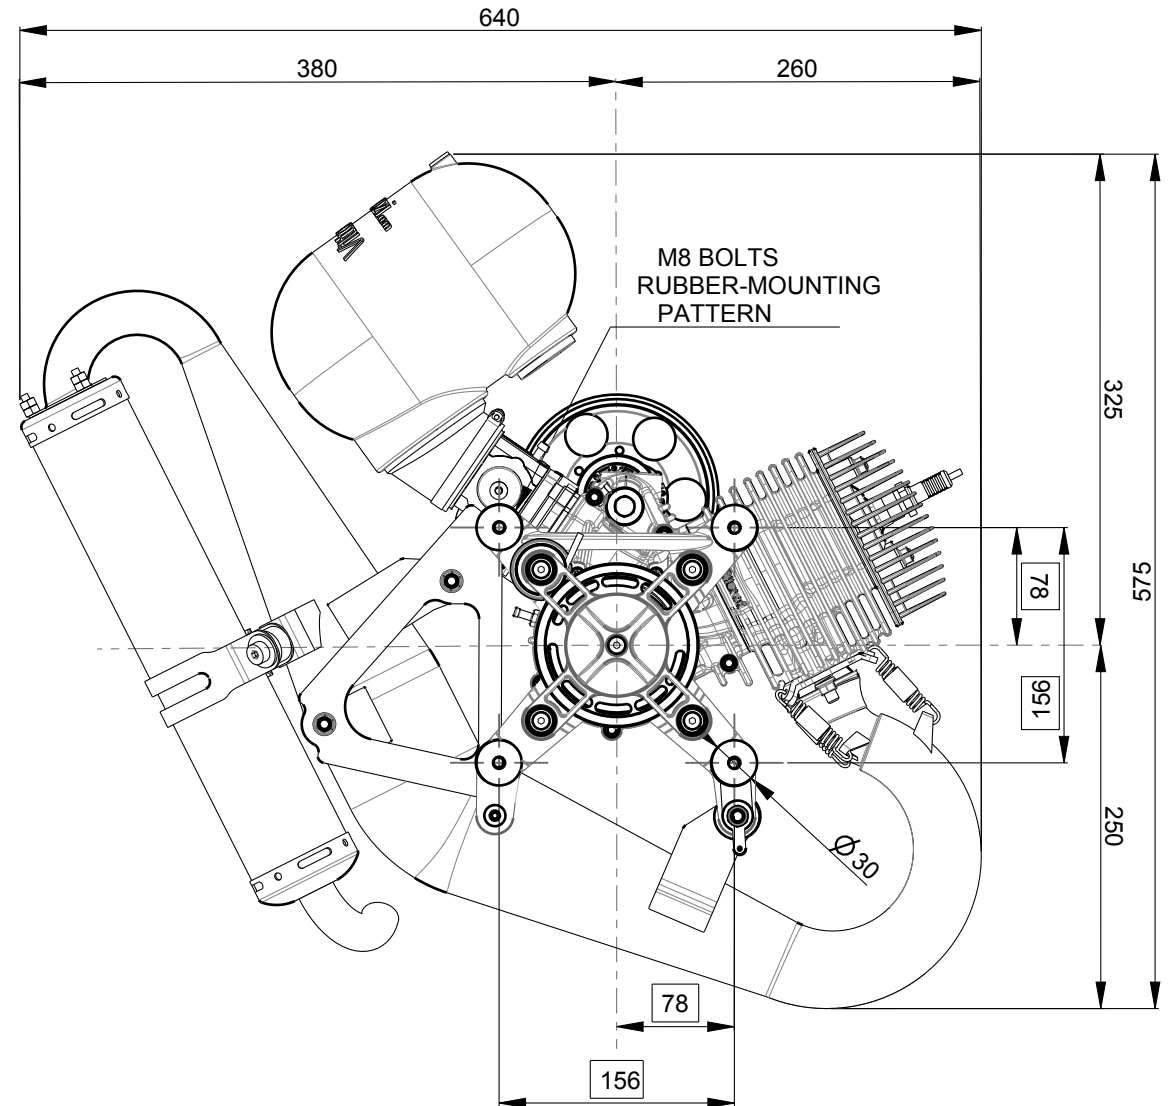

# Engine Moster 185 plus pull starter

Reduction setting for engine Moster  
185 classic and Moster 185 silent

Reduction setting only forengine Moster  
185 plus and Moster 185 factory

**WARNING**