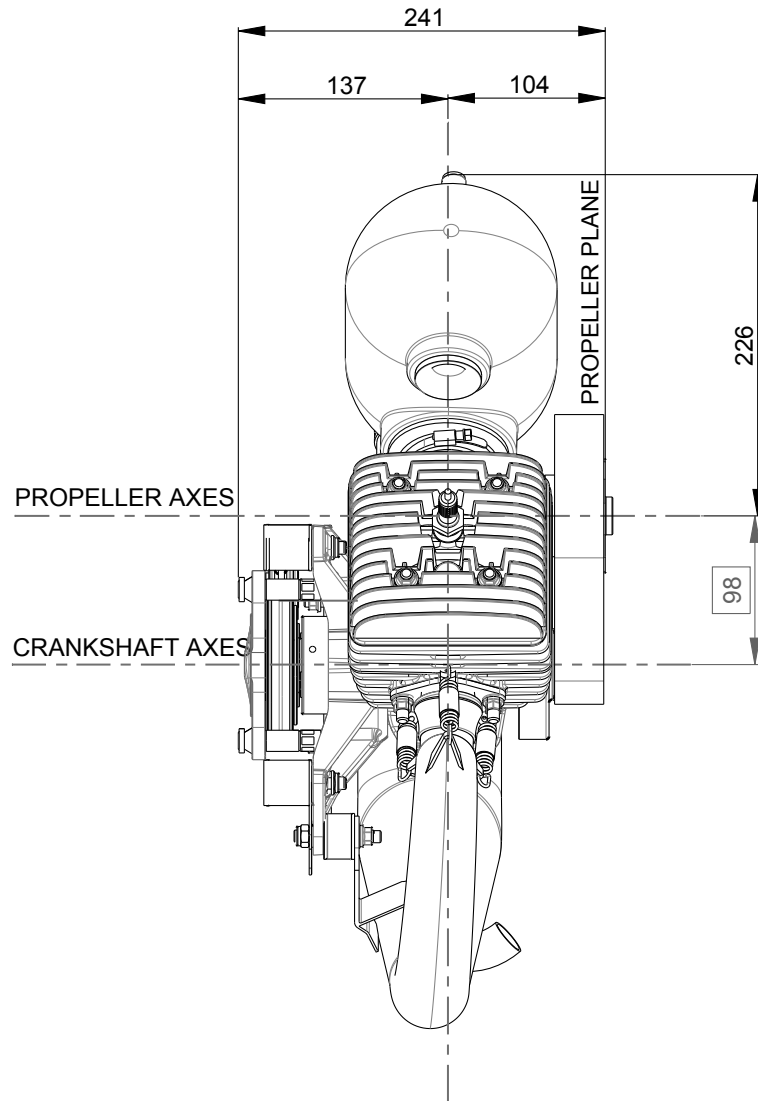

# Engine Moster 185 plus pull starter

Reduction setting for engine Moster  
185 classic and Moster 185 silent

Reduction setting only forengine Moster  
185 plus and Moster 185 factory

**WARNING**