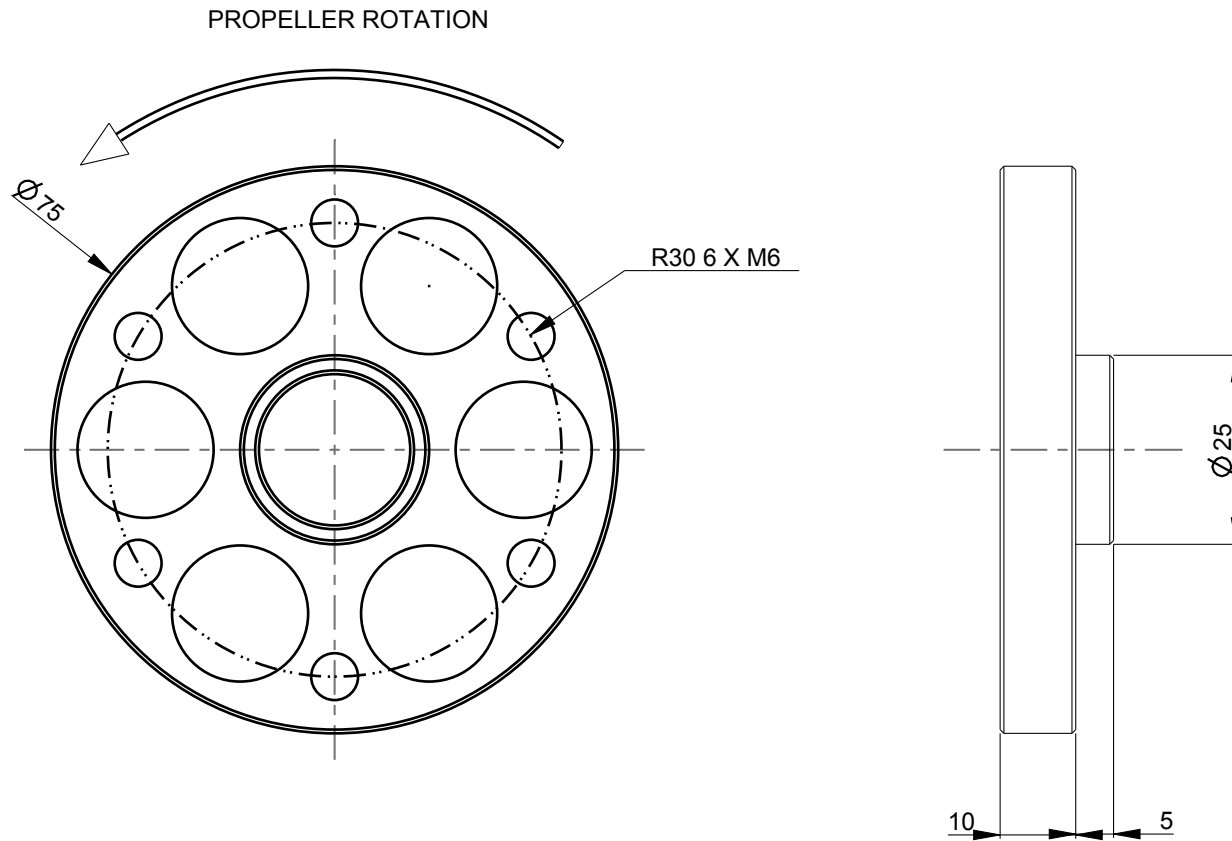

# Engine Moster 185 plus pull starter

Reduction setting for engine Moster  
185 classic and Moster 185 silent

Reduction setting only forengine Moster  
185 plus and Moster 185 factory

**WARNING**