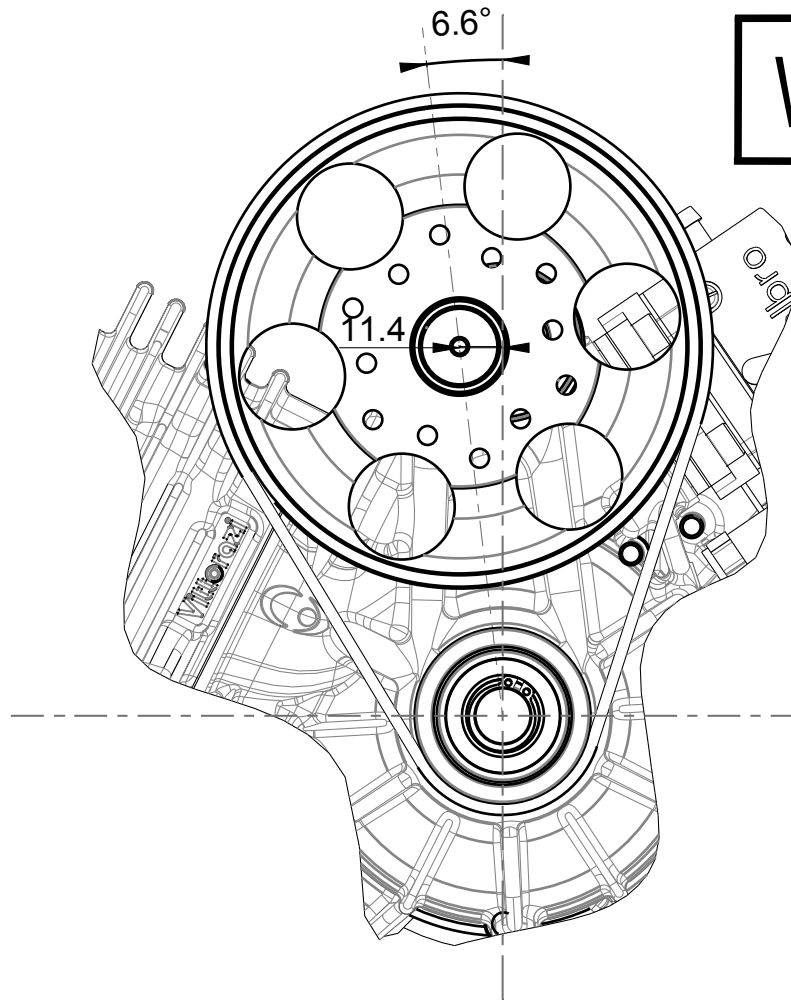

# Engine Moster 185 plus pull starter

Reduction setting for engine Moster  
185 classic and Moster 185 silent

Reduction setting only forengine Moster  
185 plus and Moster 185 factory

**WARNING**